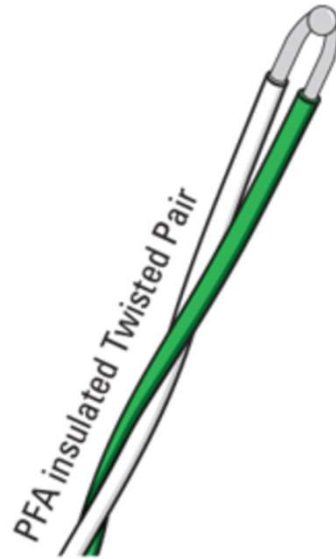

## טרמוקפל (צמד טרמי)

- טרמוקפל צומת גלוייה
- כבל טפלון
- טרמוקפל מסוג "א"

**Exposed Junction Thermocouples**

Including exposed junctions with fitted or moulded miniature plug and insulated leads, ideal for test and development applications.

Available in lengths:  
0.6, 1, 2, 3, 5, 10m  
In IEC colors

PFA insulated Twisted Pair

CT-TCKAP

תקע מיני IEC      אורך הכבל      סוג הרגש  
 (אפשרות לטרמוקפלים מסוגים שונים)

מק"ט להזמנה:

CT-TCKAP		Order code
Solid		Conductor Style
1/0.2 (different Diameters options available)		No. of Strands / Strand Diameter (mm)
0.03		Total Area (mm <sup>2</sup> )
32		Total AWG
PFA (isolation options available for up to 1000°C)		Insulation
1		Number of Pairs
Twisted		Laid Flat or Twisted
-75 to +250	Continuous	Insulation Rating (°C)
+300	Short Term	
Yes		Colour Coding
Good	Abrasion Resistance	Physical Properties
Very Good	Moisture Resistance	
1	Typical Weight (Kg/100m)	
2		Overall Diameter