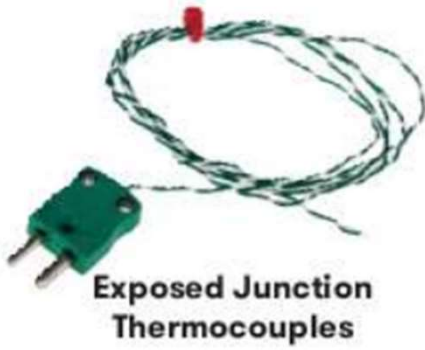

## טרמוקפל (צמד טרמי)

- טרמוקפל צומת גלוייה
- כבל טפלון
- טרמוקפל מסוג "א"

**Exposed Junction Thermocouples**

Including exposed junctions with fitted or moulded miniature plug and insulated leads, ideal for test and development applications.

Available in lengths:  
0.6, 1, 2, 3, 5, 10m  
In IEC colors

PFA insulated Twisted Pair

CT-TCKAP

תקע מיני IEC      אורך הכבל      סוג הרגש  
 (אפשרות לטרמוקפלים מסוגים שונים)

מק"ט להזמנה:

CT-TCKAP		Order code
Solid		Conductor Style
1/0.2 (different Diameters options available)		No. of Strands / Strand Diameter (mm)
0.03		Total Area (mm <sup>2</sup> )
32		Total AWG
PFA (isolation options available for up to 1000°C)		Insulation
1		Number of Pairs
Twisted		Laid Flat or Twisted
-75 to +250	Continuous	Insulation Rating (°C)
+300	Short Term	
Yes		Colour Coding
Good	Abrasion Resistance	Physical Properties
Very Good	Moisture Resistance	
1	Typical Weight (Kg/100m)	
2		Overall Diameter